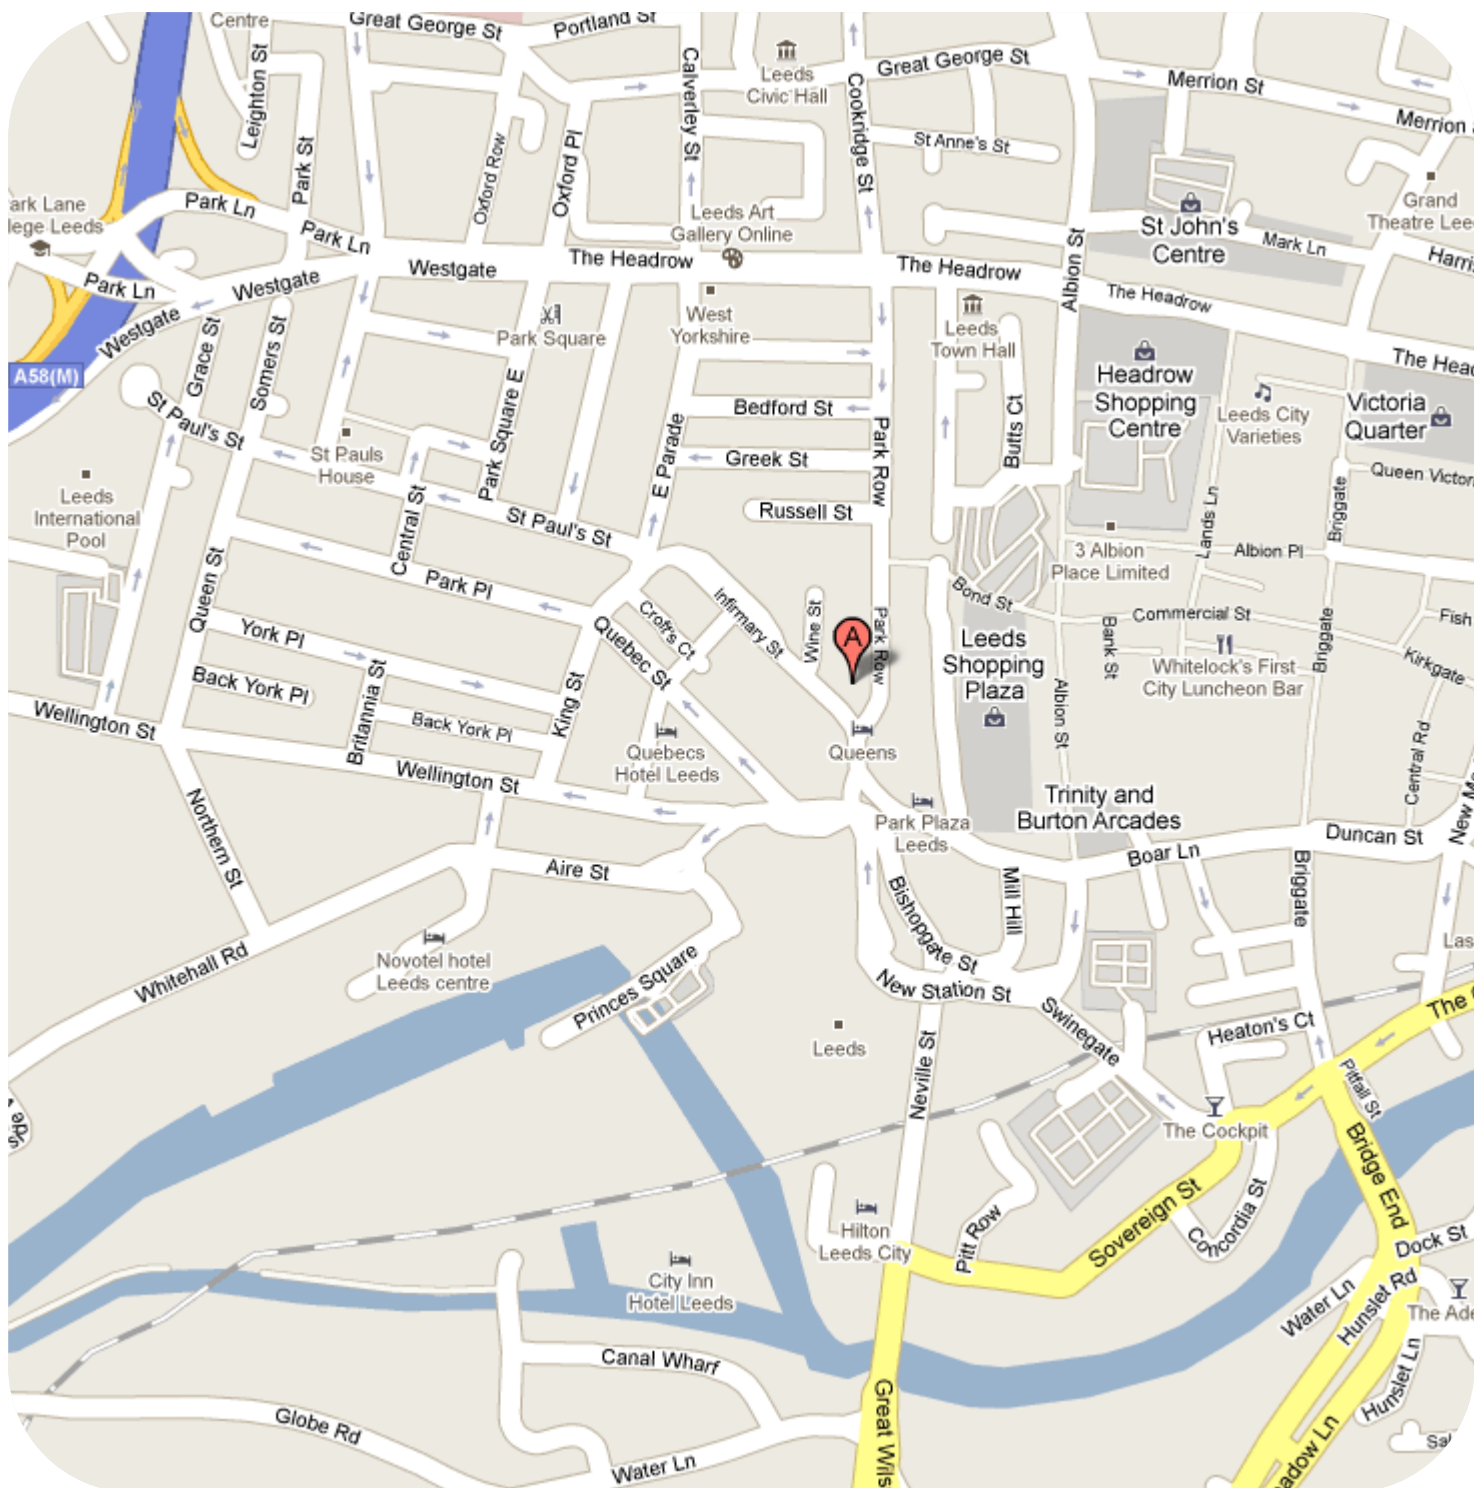

Sage Training - Leeds (you cannot contact the centre by phone)

Travel by Road

Leave the M621 at Junction J3/J4 and go straight ahead into A653 (Dewsbury Road) direction Holbeck, Central Leeds (for 1 mile)
 Continue straight onto Neville Street (for 476 yards).
 Bear left onto Bishopsgate Street (for 118 yards).
 Continue straight onto Wellington Street for (43 yards).
 Bear left onto Aire Street signposted railway station.
 Go straight over the mini roundabout.
 Go straight across two sets of traffic lights and on the left hand side you will see a gravel car park.
 From this car park you have a 5 minute walk to the centre.

By Bus

Major bus stops are located on The Headrow.

By Rail

The building stands in the prestigious City Square, overlooking Park Row, and is right opposite the mainline station.

Car Parking

There are several car parks close to and on the approach to the station. You will also find car parks located on Infirmity Street and Park Row.