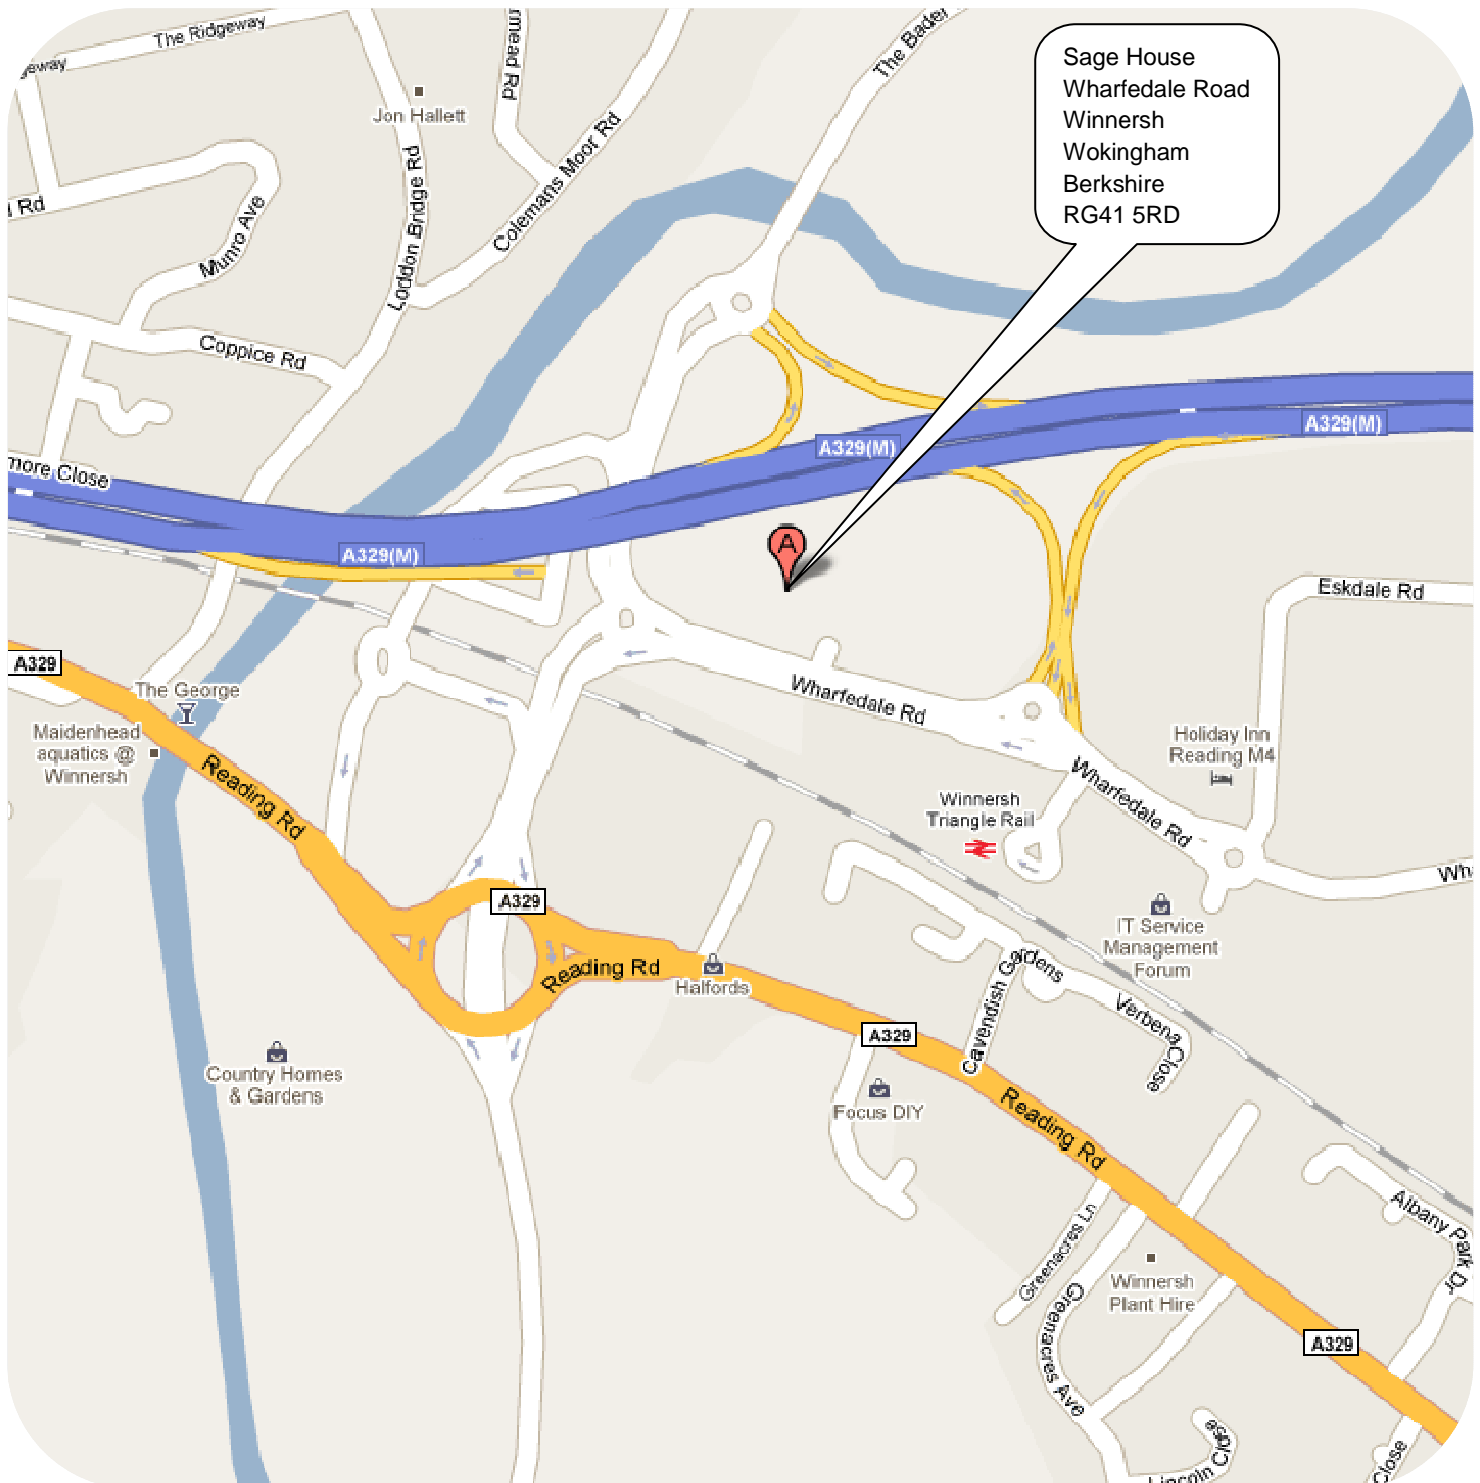

Sage Training - Reading (you cannot contact the centre by phone)

Travel by Road

Travel by Road from the M4 Junction 10:
Take the A329M towards Reading.
Take the first exit signposted Woodley, Winnersh and Earley.
At the first roundabout take the second exit.
Sage House is on the opposite side of the road.
At the 2nd roundabout go all the way around the roundabout and turn left into the first drive.

By Rail

From Reading station, travel to Winnersh Triangle (10 min journey) The walk from Winnersh Triangle station to Sage, takes approximately 5 mins.
Leave the station and turn left to walk down Wharfedale Road. This road is a dual carriageway therefore, it's safer to cross the road and walk on the car park area.

Car Parking

Follow the signs to the entrance of the building and customer parking.

No Smoking

Sage adhere to government no smoking legislation.